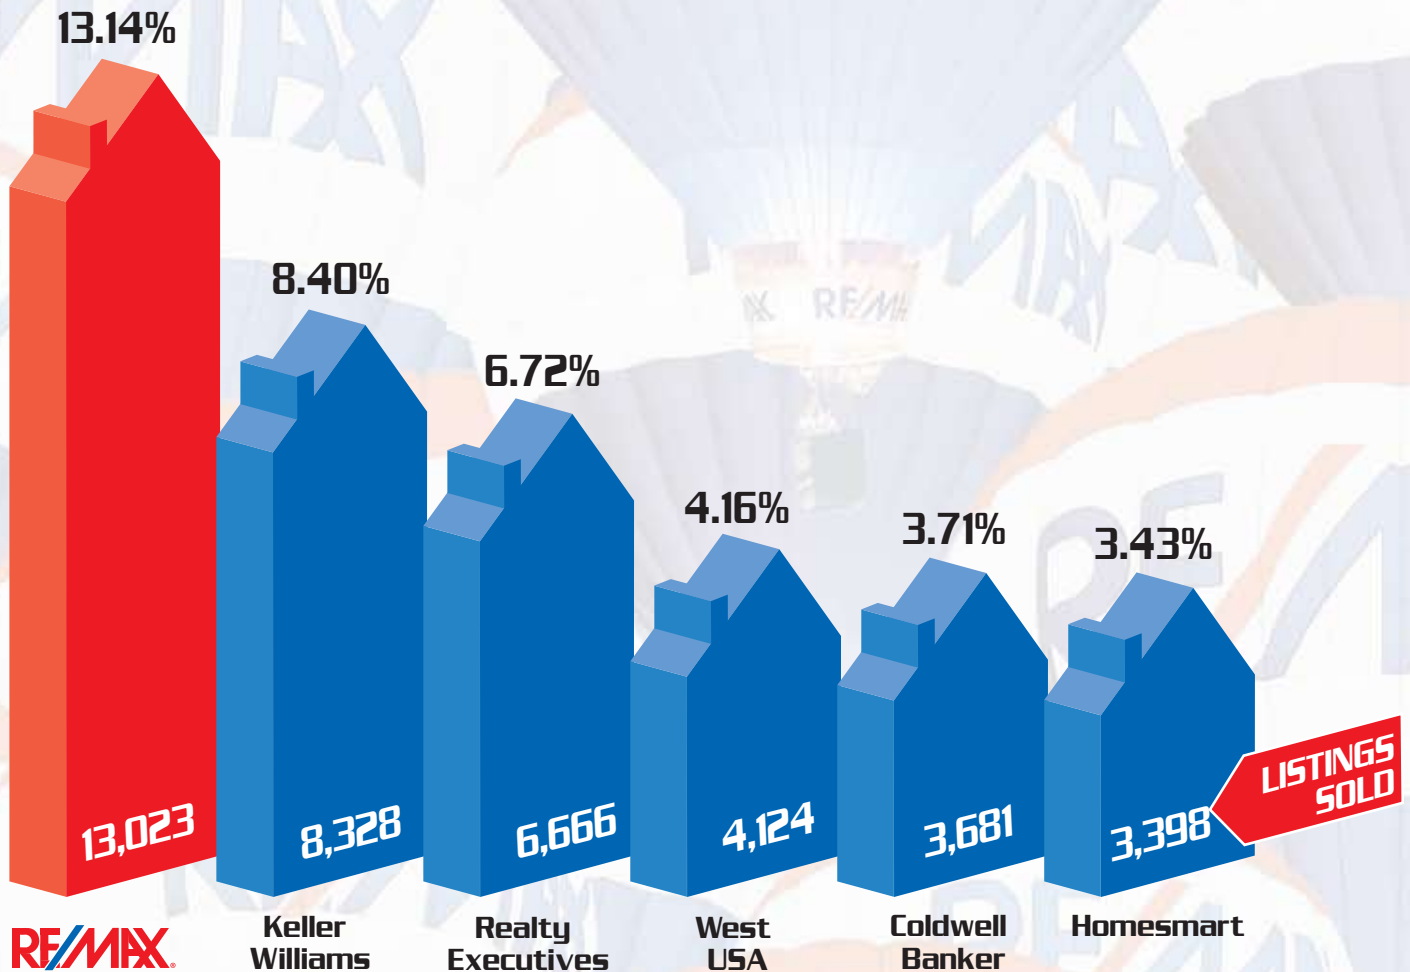

RE/MAX Premier Market Presence

PHOENIX METRO AREA JULY 1, 2009 THROUGH JUNE 30, 2010

NOTE: This bar graph combines the "sold" listings of all office locations and independent offices of each multi-office or franchise organization identified, which listings were sold by such organization itself, or with the aid of a cooperating broker, according to data maintained by the Local Board or Multiple Listing Service for the geographic area indicated. The bar graph compares all those listings that were "sold" by each organization during the period 07/01/09 - 06/30/10. This representation is based in whole or in part on data supplied by the ARMLS and its Multiple Listing Service. Neither the Associations nor their MLS guarantee or are in any way responsible for its accuracy. Data maintained by the Associations may not reflect all real estate activity in a market. ©2010, RE/MAX Southwest Region. Each RE/MAX® office is independently owned and operated.